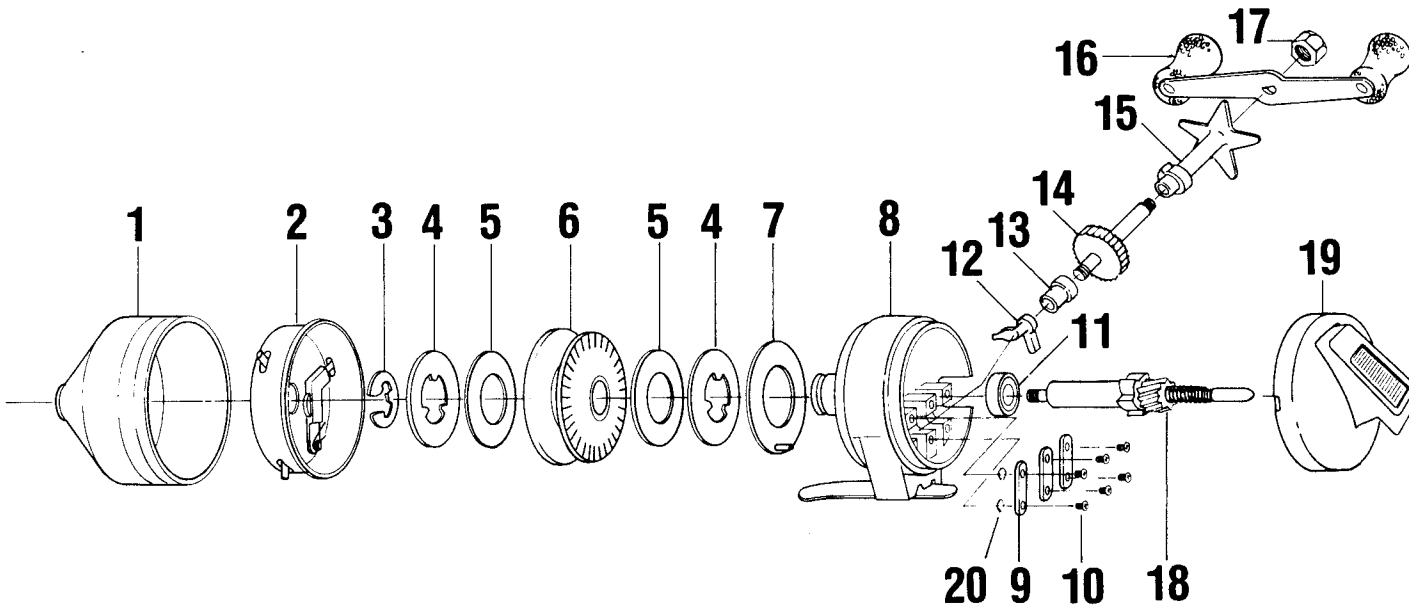

**SC1**

Key No.	Part No.	Description	Price
1	AZ324-05	Front Cover S/A	4.15
2	KZ310-02	Spinnerhead S/A	7.17
3	GZ034	Spool Retainer Clip	.58
4	CJ040	Spool Washer	.98
5	CJ108	Drag Washer	.39
6	AZ321	Spool S/A	6.09
7	AZ327	Clutch Plate Assy	2.93
8	AZ301-02	Body Assy	14.29
9	AZ029	Retainers	.43
10	AZ057	Retainer Screws	.32
11	AZ028	Ball Bearing	6.82
12	AZ052	Anti-Reverse Drag	.37
13	AZ026	Crank Bushing	.70
14	AZ308	Crank Shaft S/A	3.48
15	AZ032	Star Drag	3.25
16	AZ318-02	Crank Handle S/A	1.35
17	AZ003	Crank Nut	.58
18	AZ315	Center Shaft S/A	5.90
19	KZ323-04	Back Cover S/A	6.00
20	RR110-08	Washer	.21

Prices subject to change without notice. Prices do not include postage and handling.

**PLEASE ORDER BY PART NUMBER**

Rev. 6/95

Zebco Division Brunswick Corporation, Box 270, Tulsa, OK 74101 USA 918-836-5581